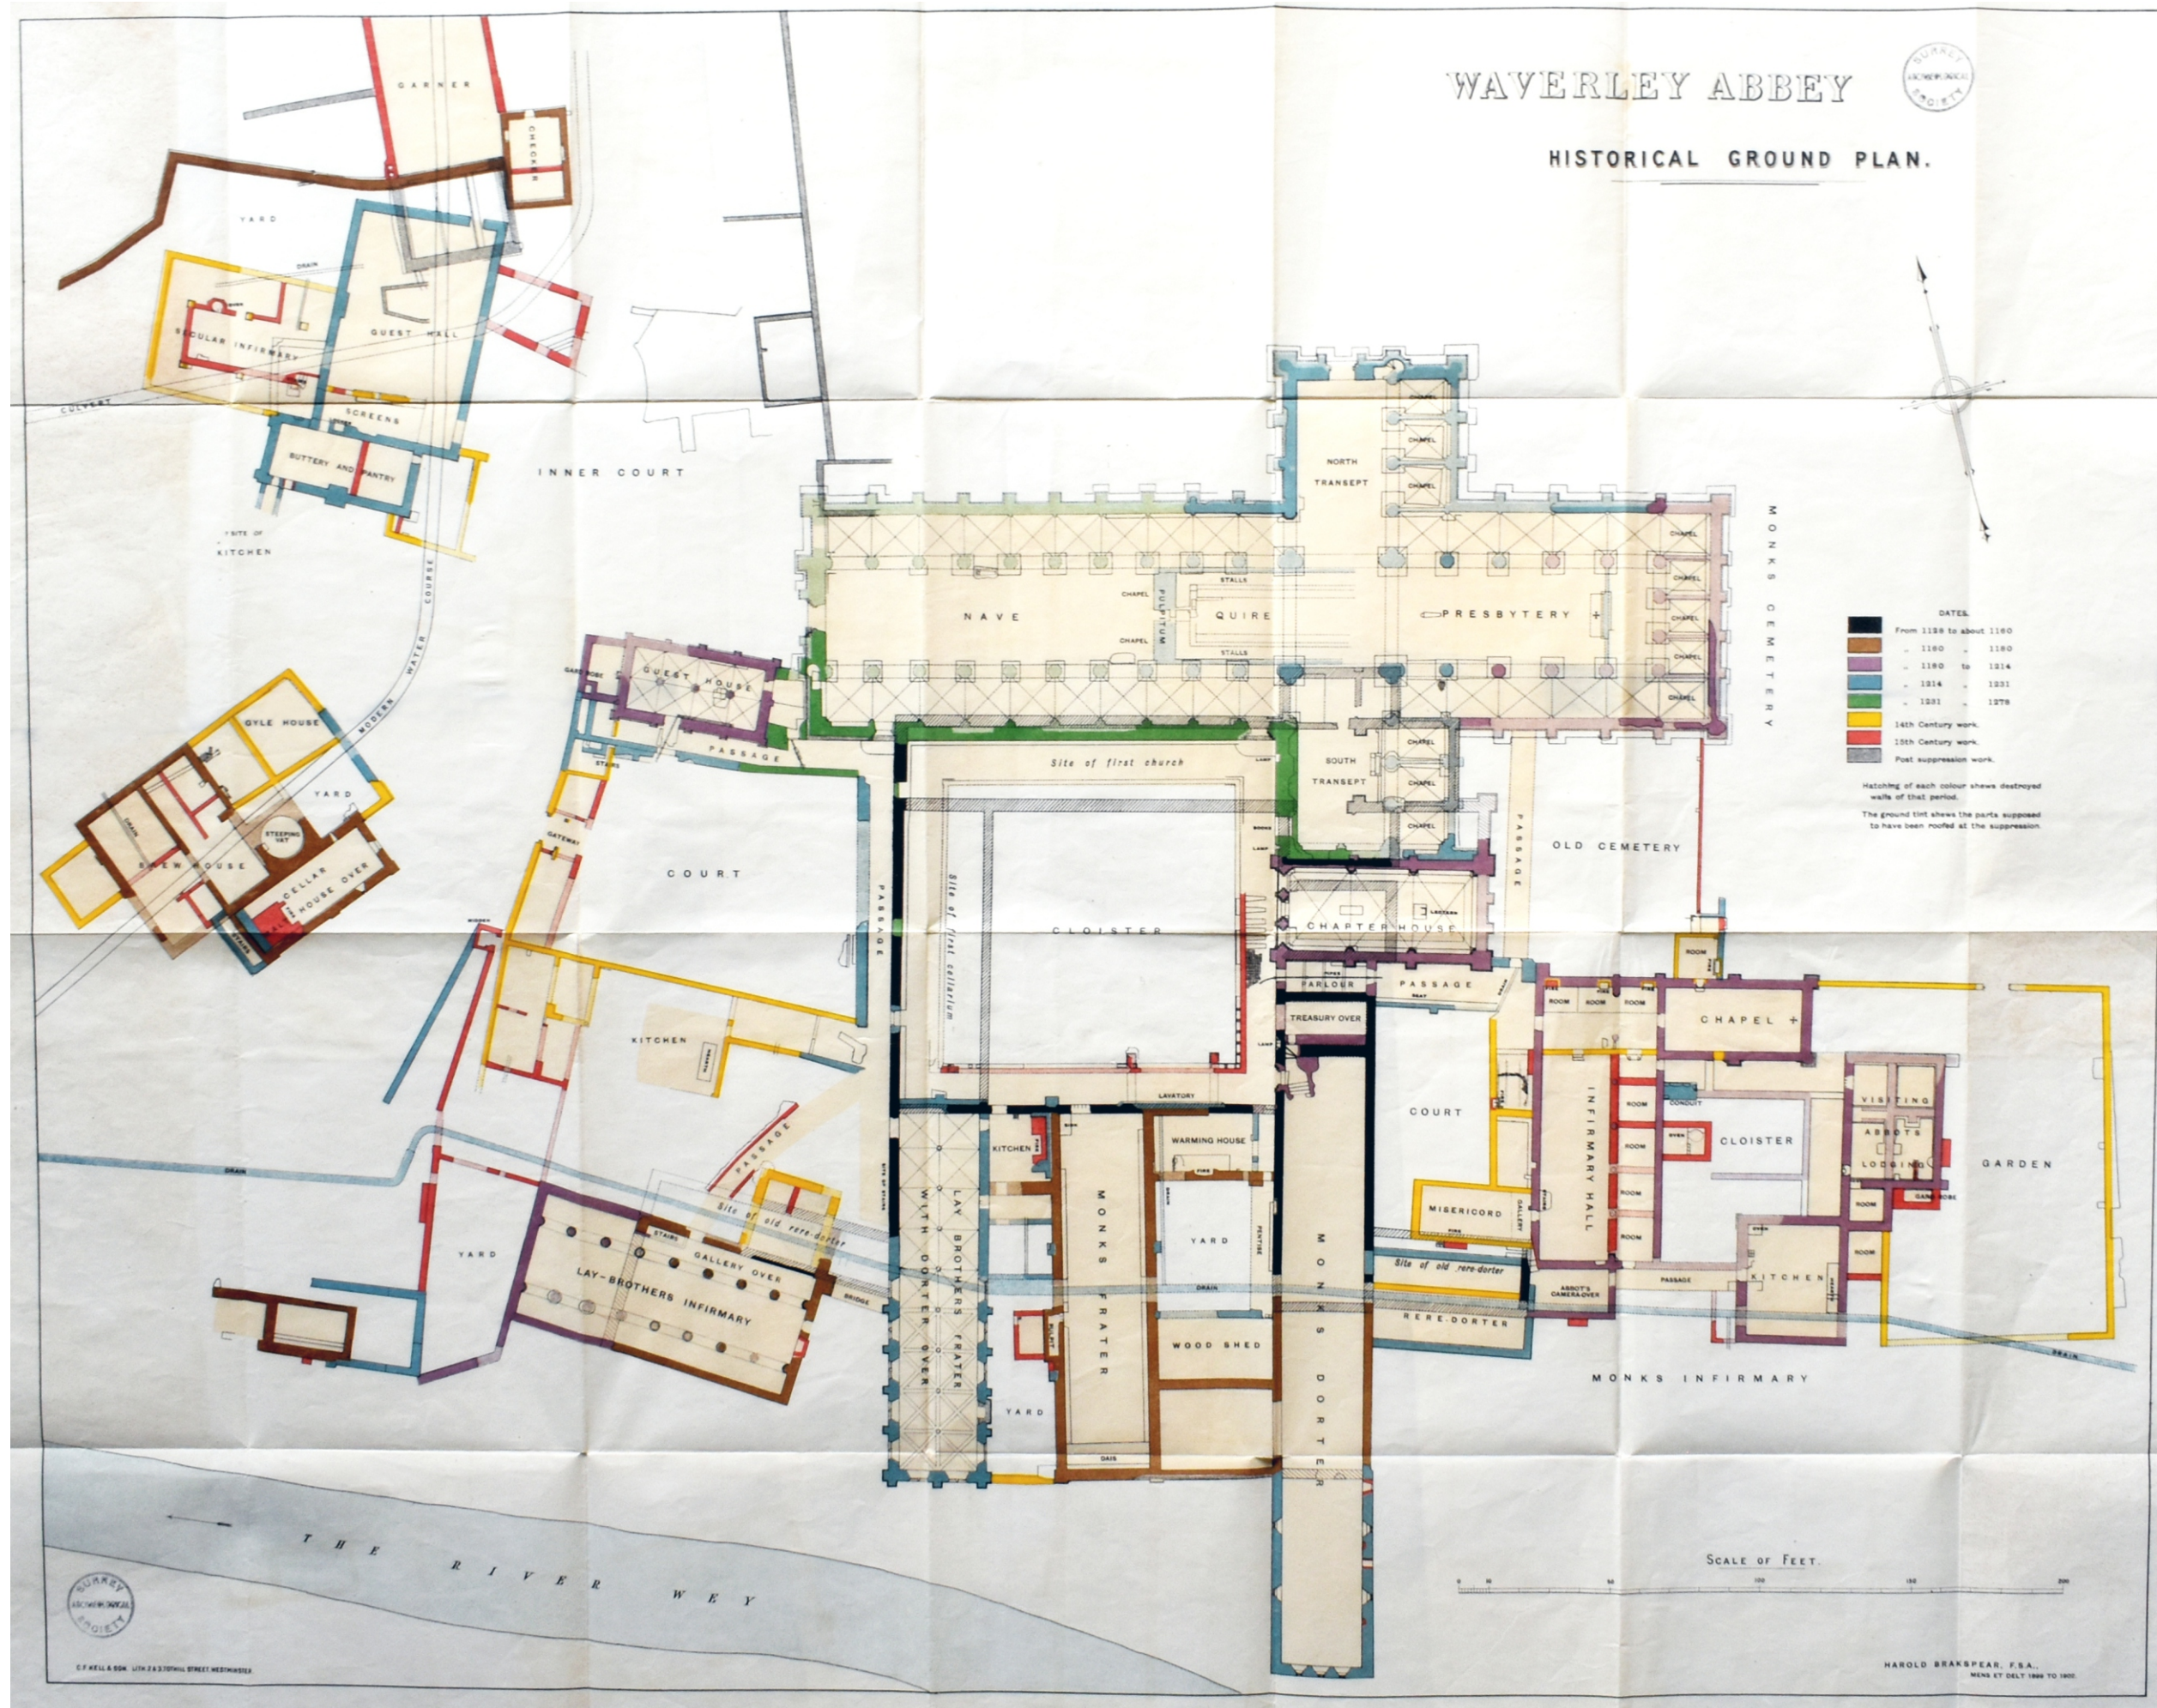

WAYERLEY ABBEY

HISTORICAL GROUND PLAN.

HAROLD BRACKSPEAR, F.S.A.
MEAS. BY DELY 1866 TO 1867.