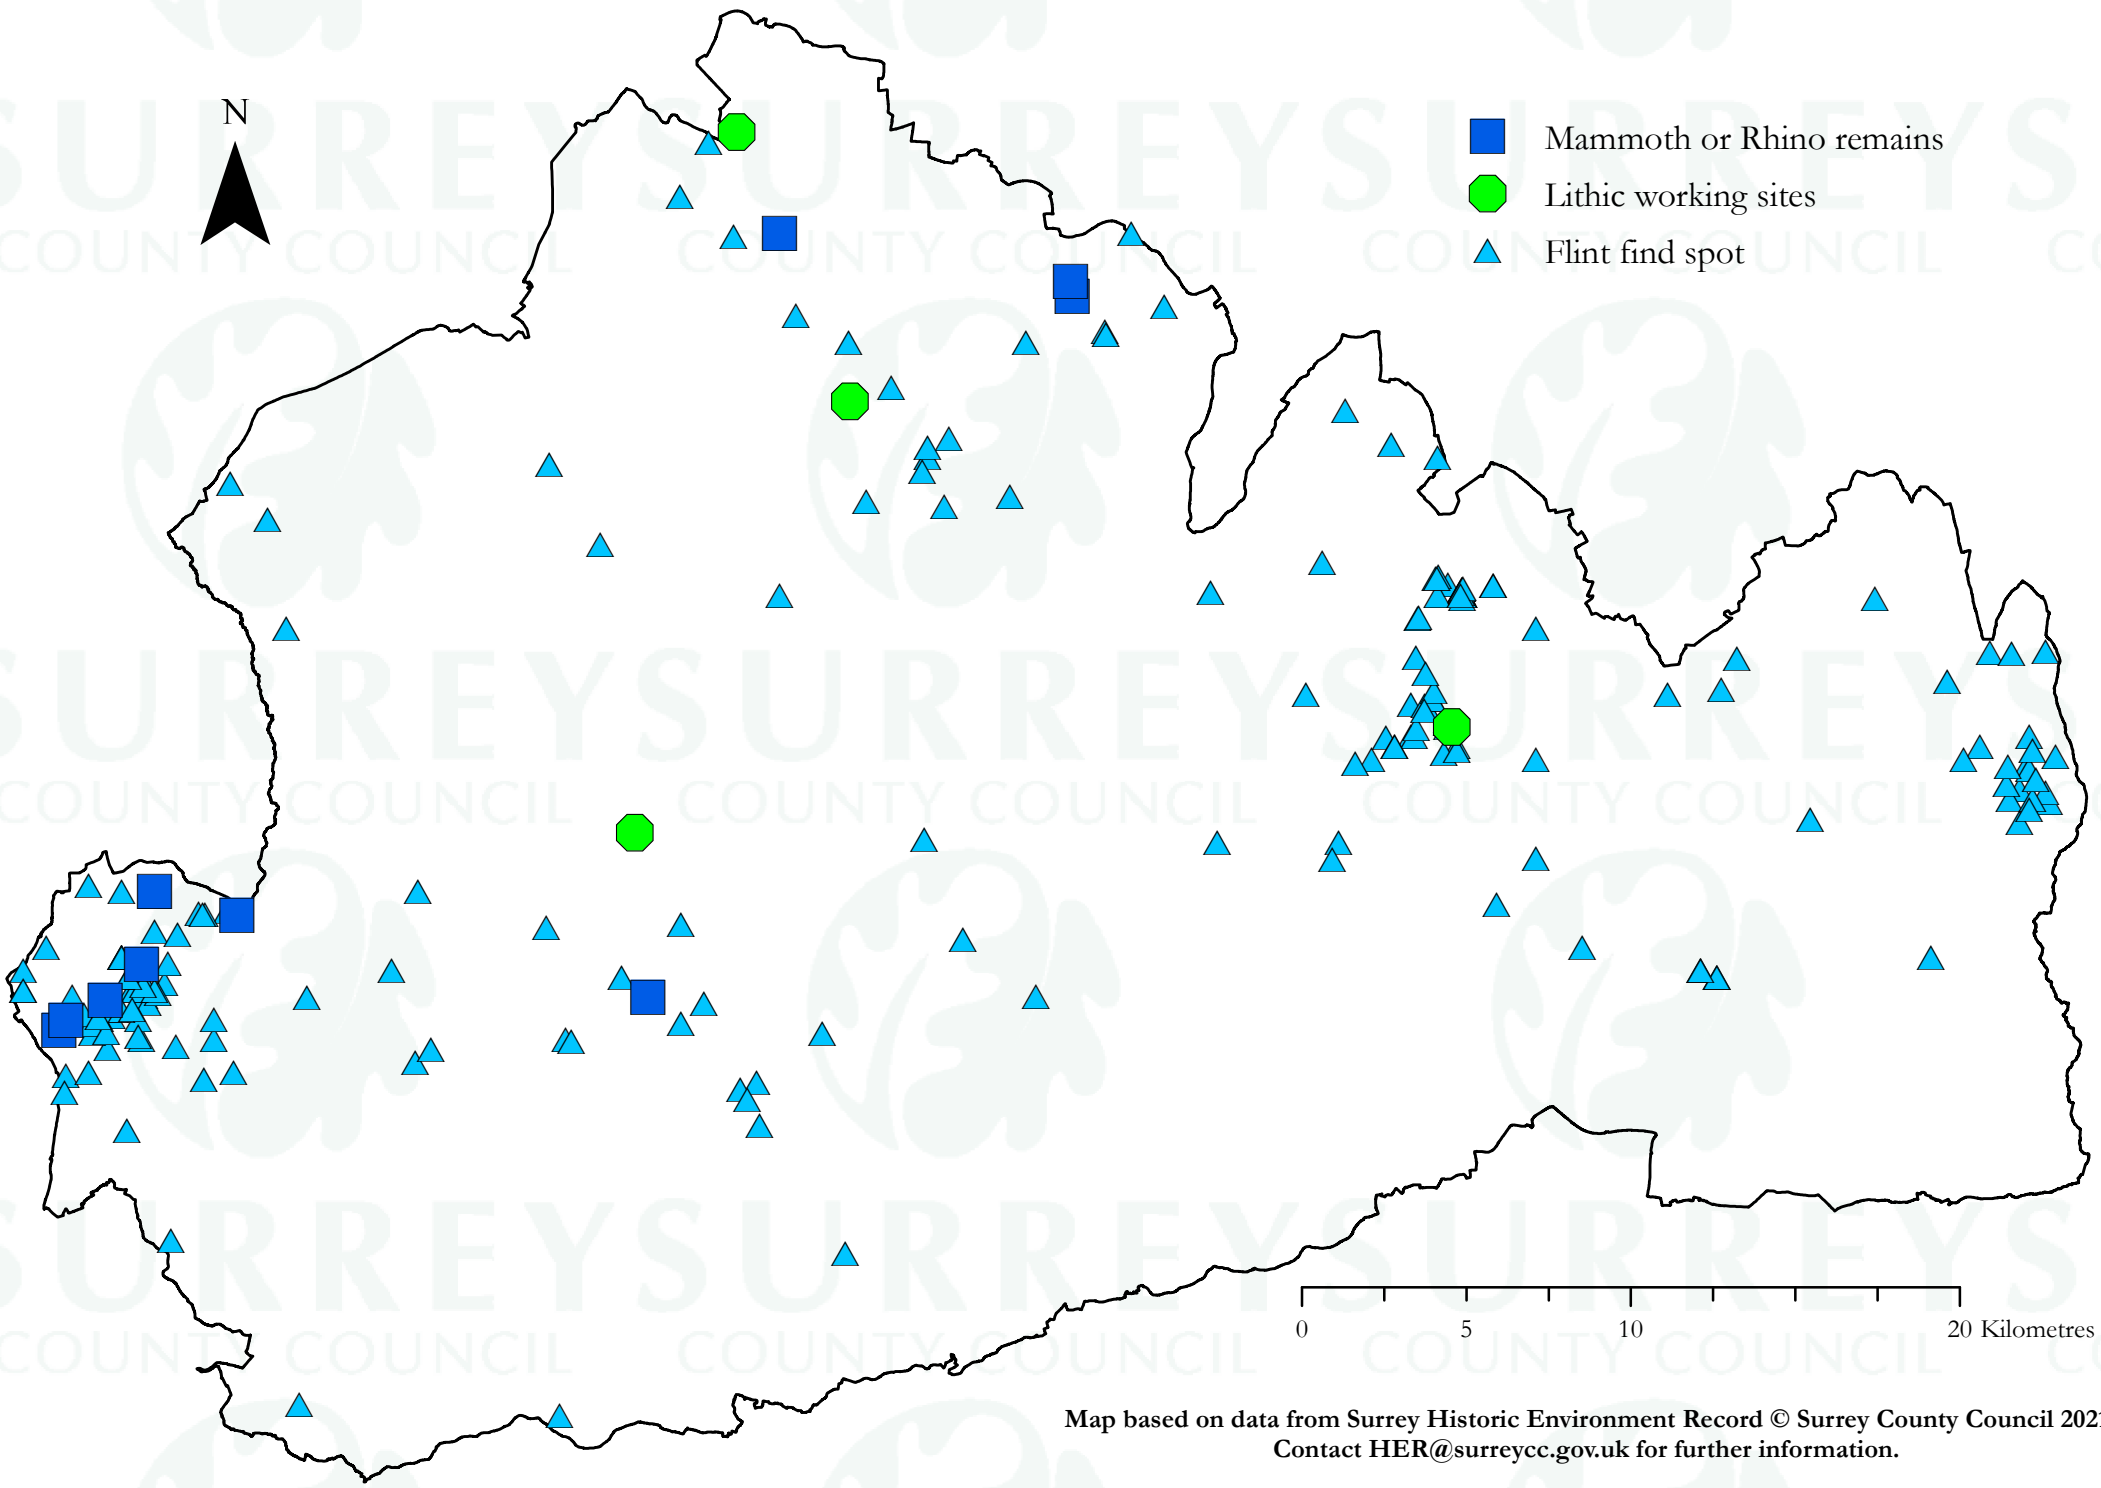

-  Mammoth or Rhino remains
-  Lithic working sites
-  Flint find spot

0 5 10 20 Kilometres

Map based on data from Surrey Historic Environment Record © Surrey County Council 2021
Contact HER@surreycc.gov.uk for further information.